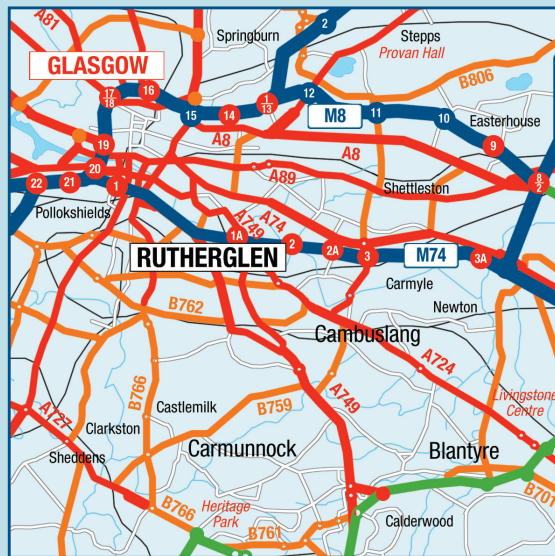

**Keeping your Trucks  
on the Road for Less**

Birmingham  
Bristol  
Castleford  
Northallerton  
**Rutherglen**  
Warrington  
Weybridge

**Imexpart Limited** Unit 7, Ballochmill Business Park, Ballochmill Road, Rutherglen G73 1PT  
tel: +44 (0) 1977 553936 fax: +44 (0) 1977 513412 e: parts@imexpart.com [www.imexpart.com](http://www.imexpart.com)

**Lo-Call: 0845 60 50 404**

Public Transport	
	Rutherglen Station 0.97 miles
	Glasgow Airport 11.52 miles

© Imexpart Copyright

**Northbound M74**

Leave M74 at Junction 2 and stay in left hand lane on slip road. At lights turn left onto A724 and take first left (before the overhead railway bridge) into Ballochmill Road and Imex is on the right hand side.

**Southbound M74**

Leave M74 at Junction 2 and stay in the middle lane on slip road to turn right. At lights turn right onto A724 and carry straight on and pass under M74, then take first left (before the overhead railway bridge) into Ballochmill Road and Imex is on the right hand side.